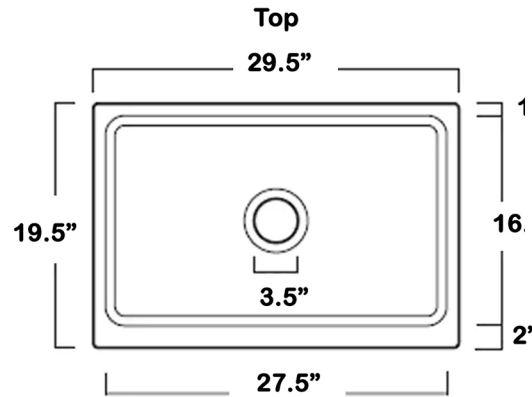

Cape Collection

Single Bowl Reversible Fireclay Sink

model:
WHFCDL30

Nantucket

S I N K S

www.NantucketSinksUSA.com
info@nantucketsinksusa.com

OVERALL DIMENSIONS	INTERIOR BOWL	BOWL DEPTH	BOTTOM GRID(S)	DRAIN OPENING
29.5" 19.5" x 9.75"	27.5" x 16"	9"	Not Available	3.5"

FEATURES:

- Genuine Fireclay Made in Italy
- Reversible Design
- Sink only Drain not included
- (Nominal Dimensions*) Actual Dimensions may vary by 1/4"
- Template Not included
- Apron Base Cabinet Required
- Very Heavy 2 Person lift Recommended