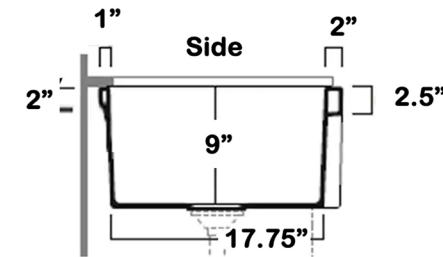

Cape Collection

Single Bowl Reversible Fireclay Sink

model:
WHFCDL30

Nantucket

S I N K S

www.NantucketSinksUSA.com
info@nantucketsinksusa.com

OVERALL DIMENSIONS	INTERIOR BOWL	BOWL DEPTH	BOTTOM GRID(S)	DRAIN OPENING
29.5" 19.5" x 9.75"	27.5" x 16"	9"	Not Available	3.5"

FEATURES:

- Genuine Fireclay Made in Italy
- Reversible Design
- Sink only Drain not included
- (Nominal Dimensions*) Actual Dimensions may vary by 1/4"
- Template Not included
- Apron Base Cabinet Required
- Very Heavy 2 Person lift Recommended