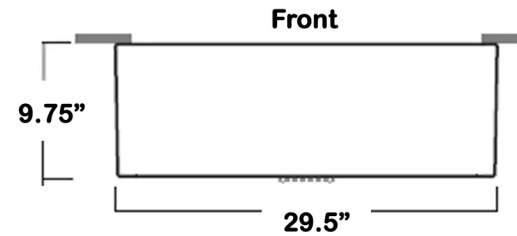

Cape Collection

Single Bowl Reversible Fireclay Sink

model:
WHFCDL30

Nantucket

S I N K S

www.NantucketSinksUSA.com
info@nantucketsinksusa.com

OVERALL DIMENSIONS	INTERIOR BOWL	BOWL DEPTH	BOTTOM GRID(S)	DRAIN OPENING
29.5" 19.5" x 9.75"	27.5" x 16"	9"	Not Available	3.5"

FEATURES:

- Genuine Fireclay Made in Italy
- Reversible Design
- Sink only Drain not included
- (Nominal Dimensions*) Actual Dimensions may vary by 1/4"
- Template Not included
- Apron Base Cabinet Required
- Very Heavy 2 Person lift Recommended